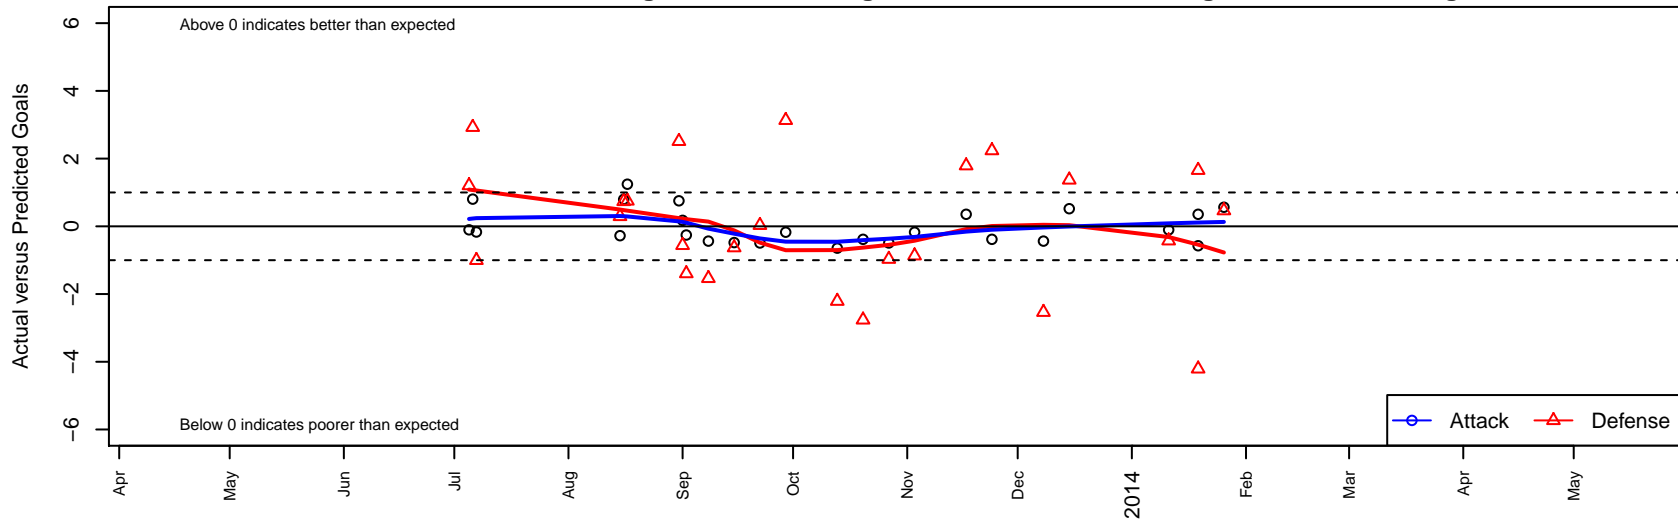

Kent United White B97

Kent United
 Kent, WA
 B97 total strength=930
 attack=1.44 defense=1.71
 fall league = NPSL B16D2
 alt names used:
 Kent United White B97
 Kent United B97 White
 Kent United White
 KENT UNITED B97 WHITE ()

Venues played:
 Sounders FC Cup BU16
 Bigfoot Silver U16
 Puyallup Valley Kick-off Div 1 U16
 NPSL B16D2
 Founders Cup B97

Kent United White B97

Dots are actual minus expected GF (blue circles) and GA (red triangles).
 Blue line is smoothed change in attack strength. Red is smoothed change in defense strength.